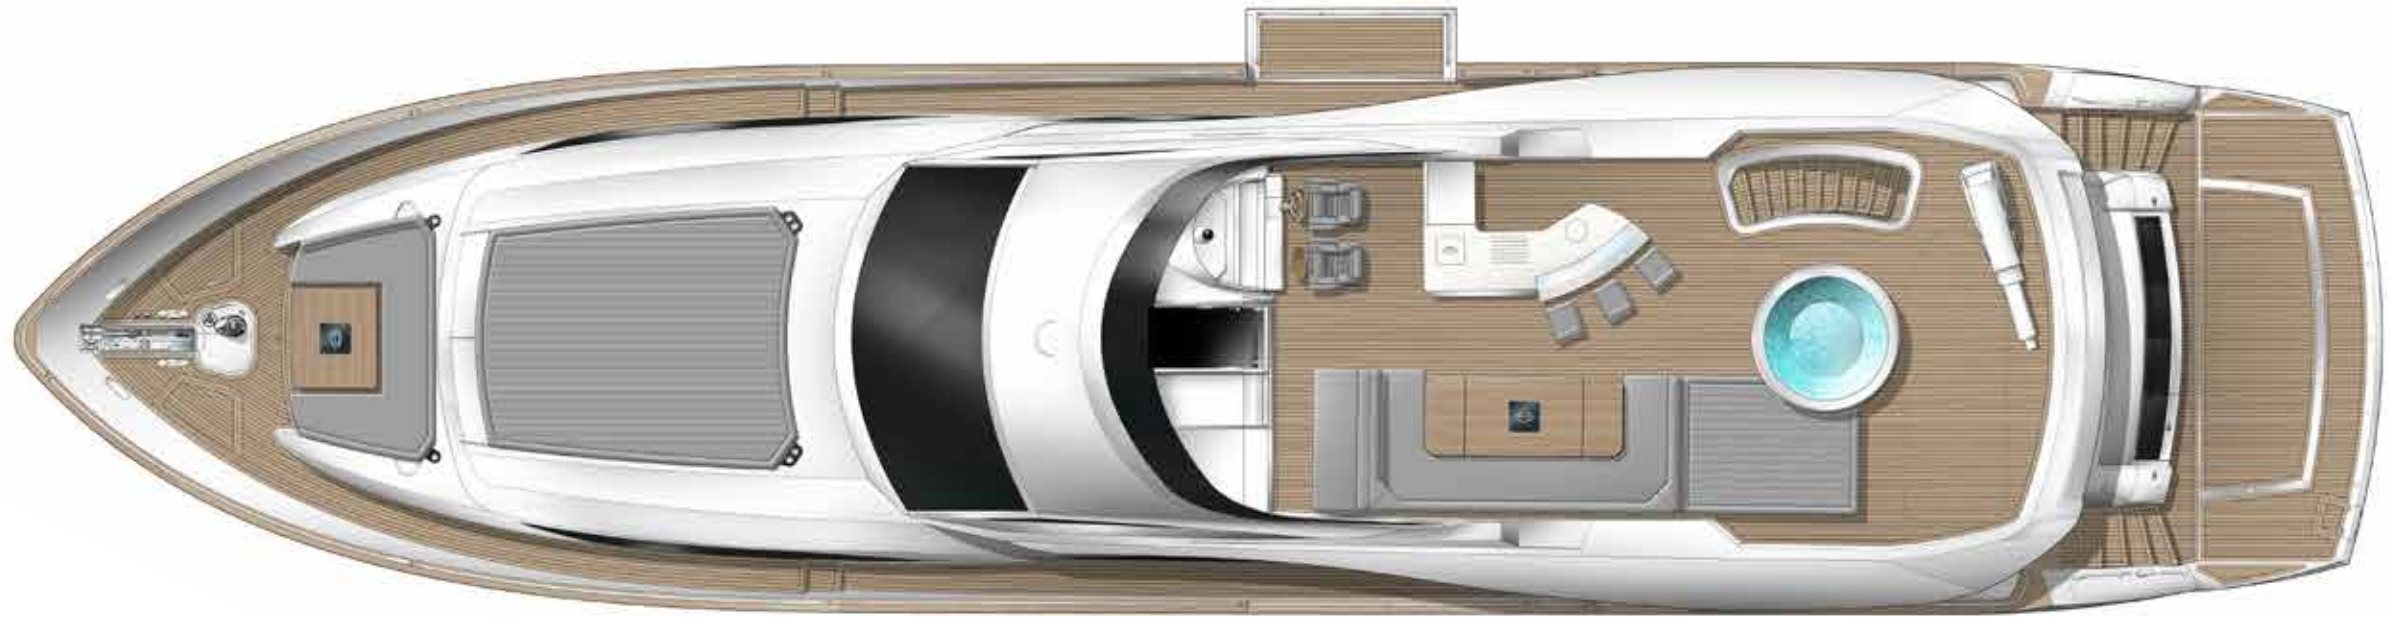

95 YACHT

MAKE YOUR PRESENCE FELT EFFORTLESSLY. BREAK
BOUNDARIES WITH GRACE. BE POISED. MAKE A
SOPHISTICATED STATEMENT. WHEREVER YOU ARE,
FIND TRANQUILLITY.

95 YACHT

Perfection touches every corner of the 95 Yacht. A floating oasis dedicated to luxury and craftsmanship. A streamlined exterior teases the eye with a tingling sense of style and beauty that flows uninterrupted into the graceful spacious interior. From the raised pilothouse and dedicated lower guest cabins, to the spectacular triplex master cabin. A flawless yacht? Judge for yourself.

DRIVES
SHAFTS

95 YACHT
GENERAL ARRANGEMENTS

95 YACHT
GENERAL ARRANGEMENTS

EXTERIOR PLAN

95 YACHT
GENERAL ARRANGEMENTS

MAIN DECK

95 YACHT
GENERAL ARRANGEMENTS

LOWER DECK